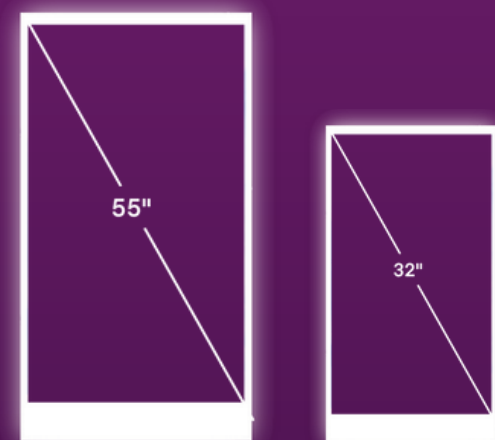

Screen size