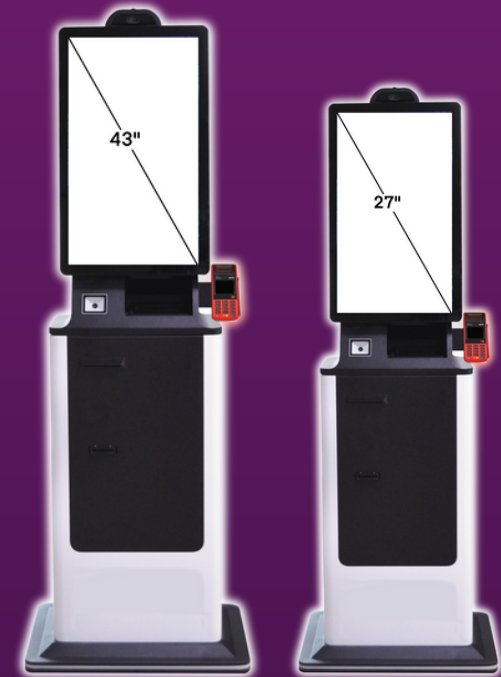

Features

-  Full HD Display
-  Android 11.0
-  Light Weight
-  Proaddo Software
-  Cloud Management
-  In-Built CMS Software

Screen size

SELF-SERVICE KIOSK

Introducing Proaddo's self-service kiosk with a Full HD Display, customizable content, and remote management, it's your dynamic solution for captivating audiences effortlessly.

Features

Full HD Display

Android 11.0

Cloud Management

Touch Screen

Proaddo Software

Screen Size

INTERACTIVE PANEL

Our Interactive Flat Panel Display will improve the sensation of your interaction. provides you with cutting-edge, high-quality display technology. also offers comprehensive digital signage display software

FRAME DIGITAL STANDEE

Proaddo Elegant Slim is a movable and simple-to-use 43" A-frame digital standee with a built-in player for remote content display through CMS. Present Promos & Offers In A Clever Way Right Now.